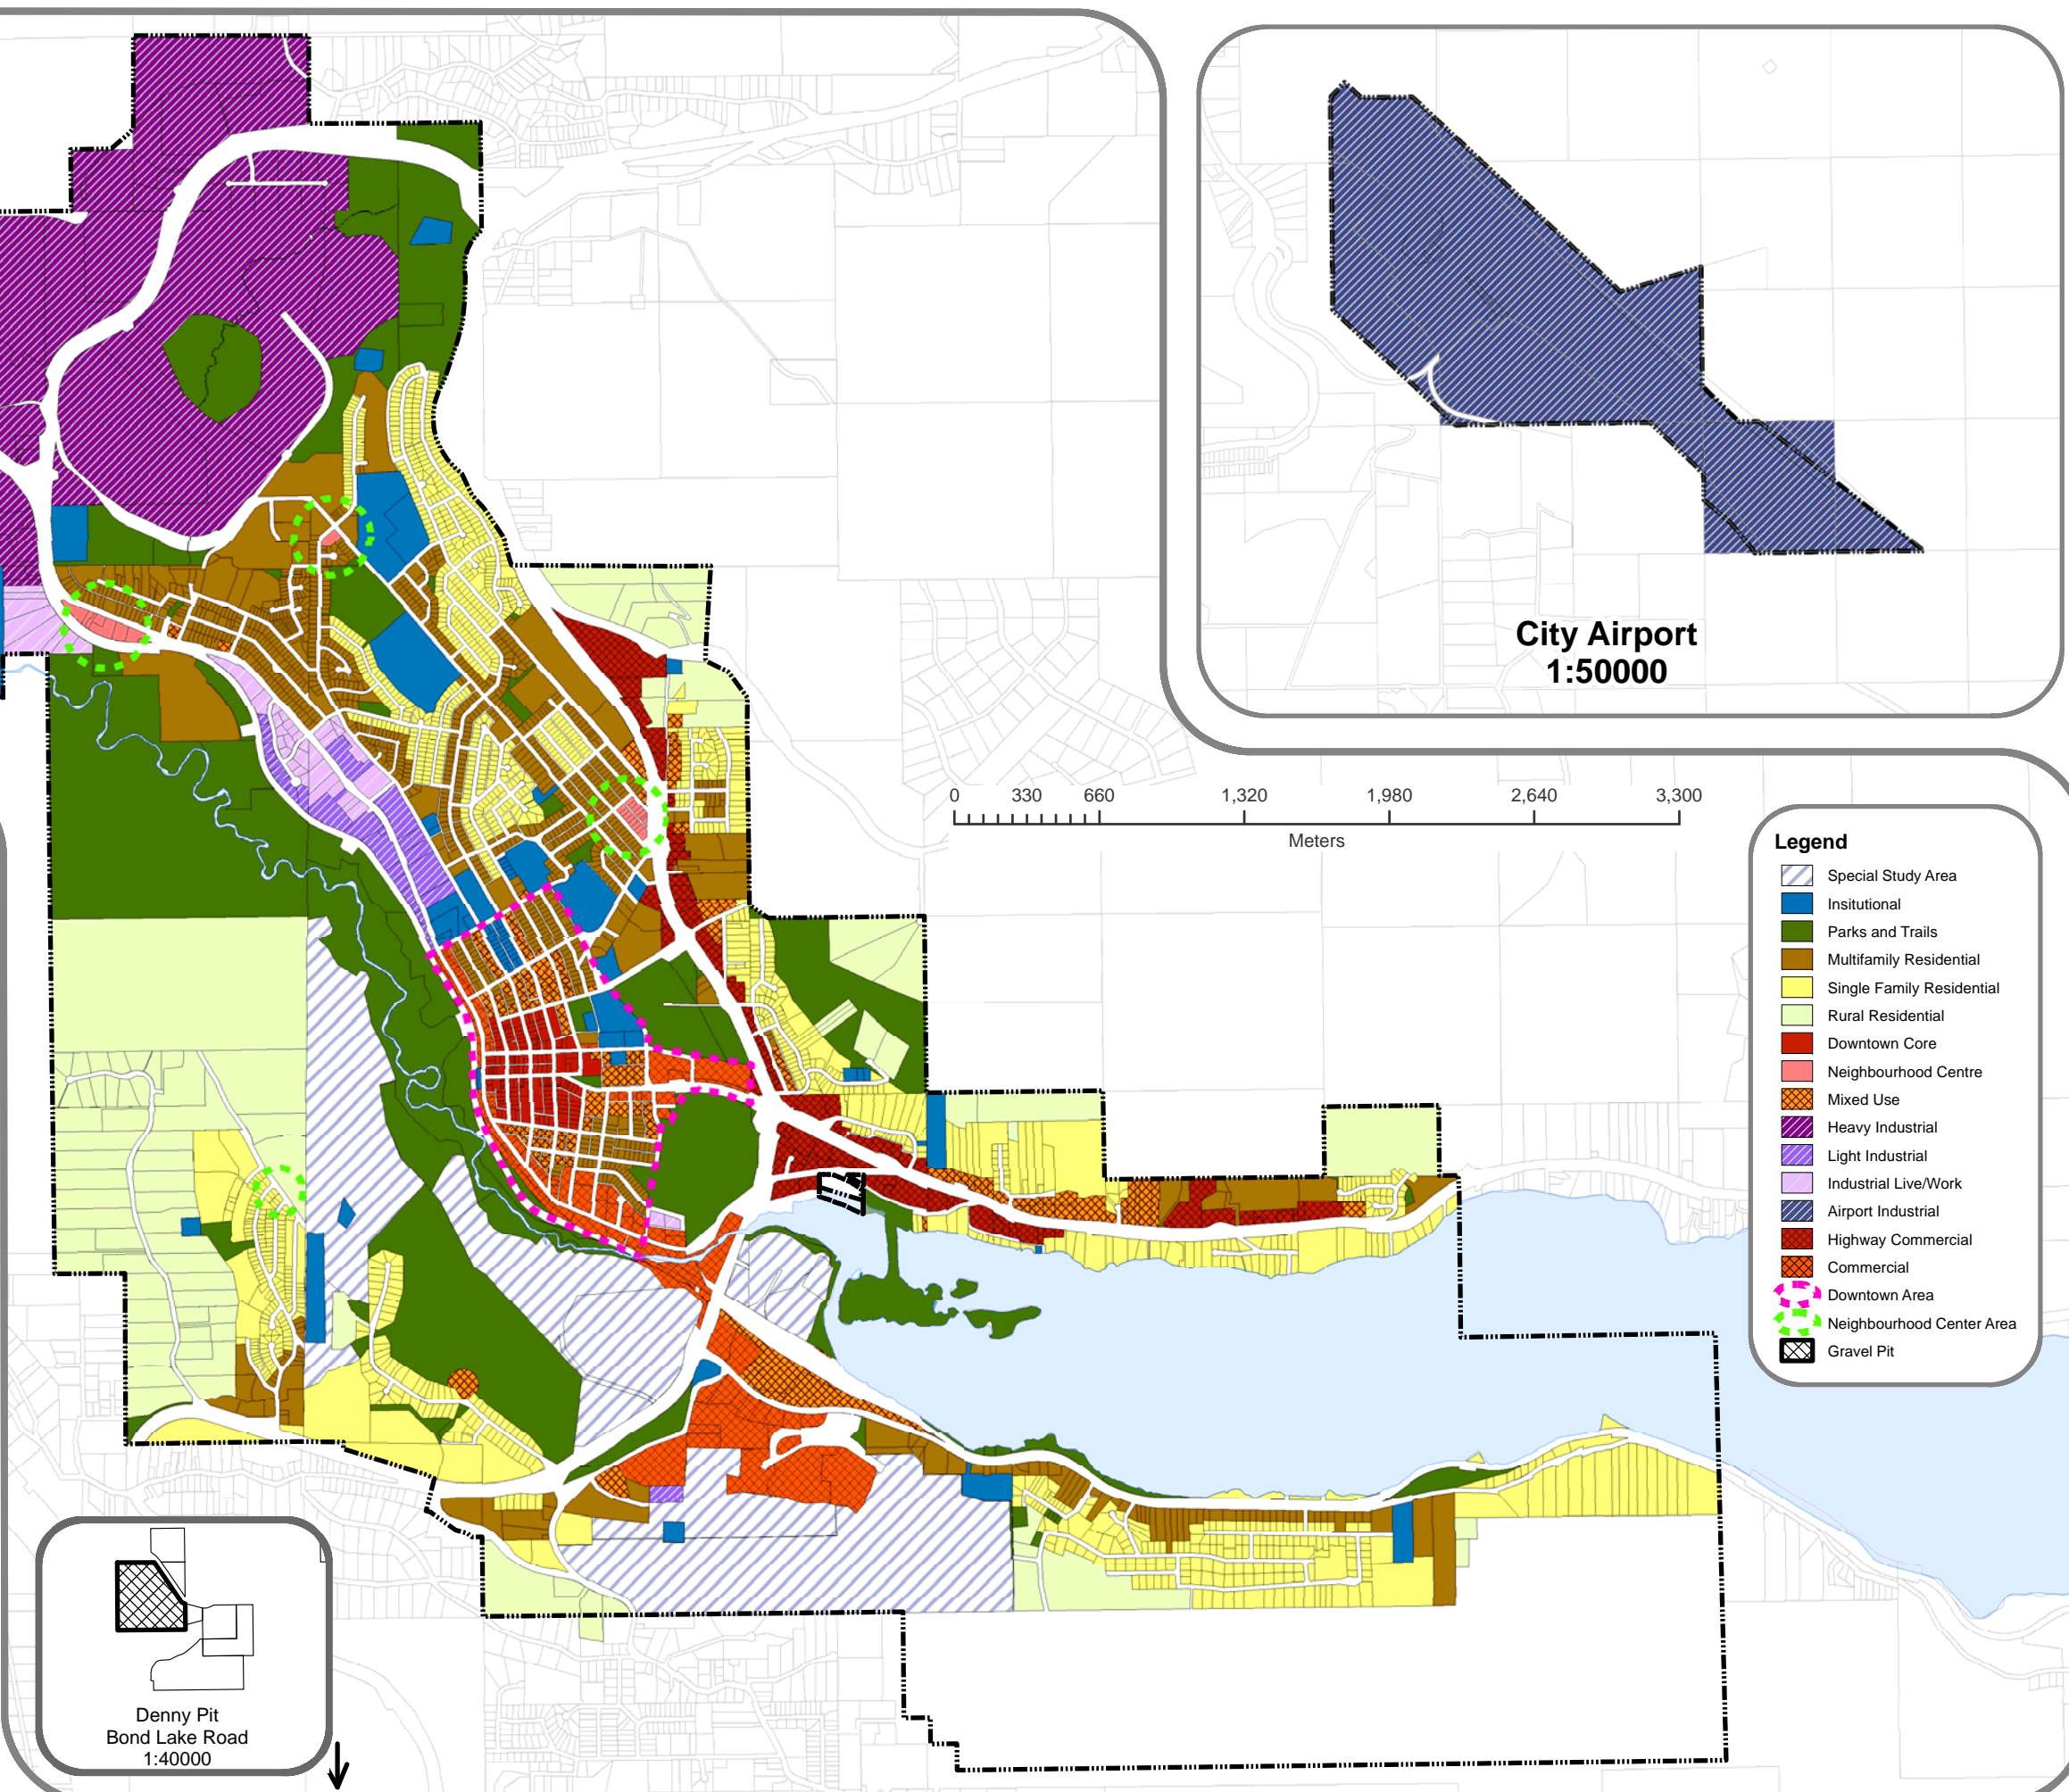

Williams Lake: Creating Our Future

LAND USE DESIGNATIONS MAP APRIL 2011

CITY OF WILLIAMS LAKE OFFICIAL COMMUNITY PLAN

- Legend**
- Special Study Area
 - Institutional
 - Parks and Trails
 - Multifamily Residential
 - Single Family Residential
 - Rural Residential
 - Downtown Core
 - Neighbourhood Centre
 - Mixed Use
 - Heavy Industrial
 - Light Industrial
 - Industrial Live/Work
 - Airport Industrial
 - Highway Commercial
 - Commercial
 - Downtown Area
 - Neighbourhood Center Area
 - Gravel Pit